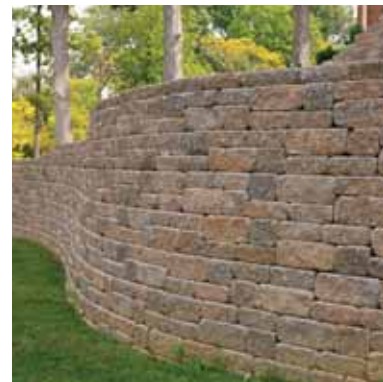

EXPAND

your living space.

www.midwestblock.com